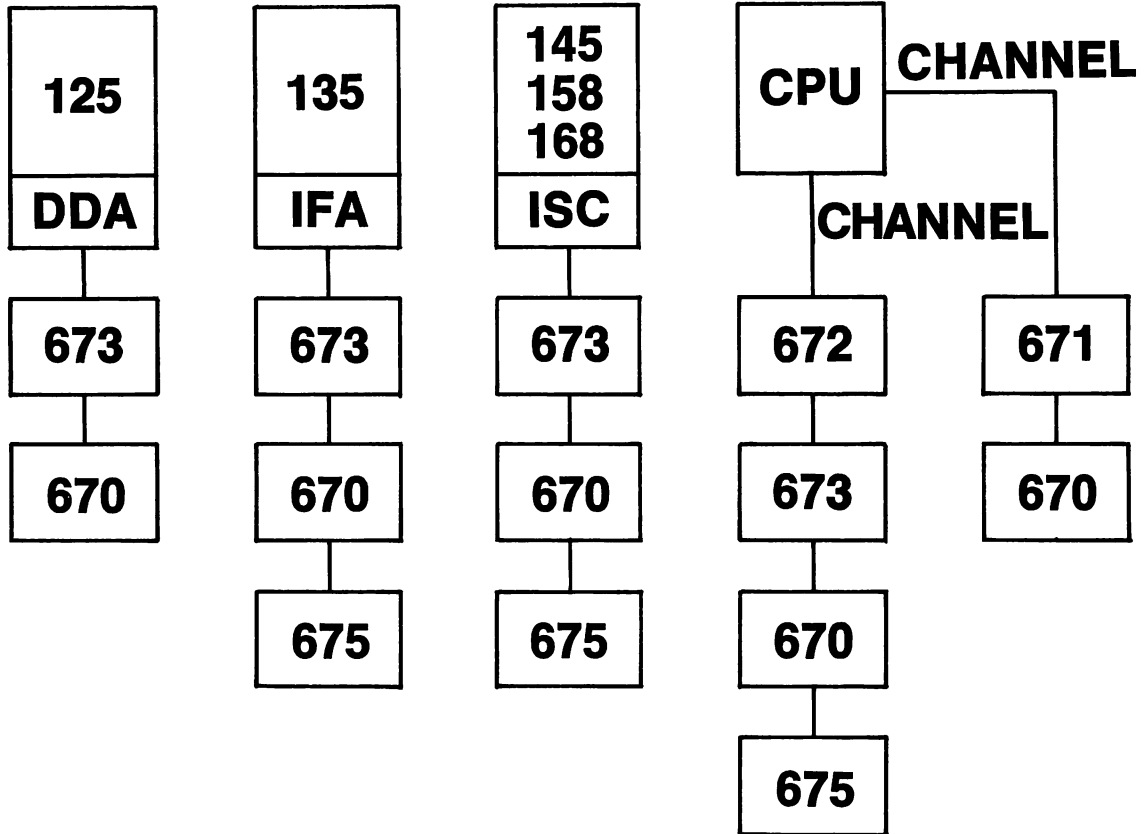

MEMOREX

THE COMPUTER HISTORY MUSEUM

3670 DISC SUBSYSTEM

MEMOREX

THE INDEPENDENT CHOICE

- **LARGEST INDEPENDENT MANUFACTURER OF IBM COMPATIBLE DRIVES**
- **90,000,000 HOURS OF OPERATING EXPERIENCE**
- **ENGINEERS, MANUFACTURES, MARKETS AND MAINTAINS AN ENTIRE DISC STORAGE PRODUCT LINE**
- **HAS COMMITTED SIGNIFICANT RESOURCES TO ASSURE CONTINUED TECHNOLOGICAL SUPERIORITY**
- **OFFERS A BROAD RANGE OF COMPUTER PRODUCTS, INCLUDING C.O.M., COMMUNICATIONS PRODUCTS, AND OTHER DISC SYSTEMS**

MEMOREX 3670

OFFERS ALL IBM 3330 CAPABILITIES AND MORE

- **32 DRIVE ADDRESSING**
- **2, 3, AND 4-STRING SWITCHING**
- **3675 DOUBLE DENSITY**
- **2, 3, & 4 CHANNEL SWITCHING**
- **WRITE FORMAT CONTROL ON 3675**
- **ALL FUNCTIONAL CAPABILITIES**
- **3672, 360/65-2860, DDA, IFA, AND ISC ATTACHMENT**
- **OPERATING AND PERFORMANCE ADVANTAGES**
- **ADVANCED TECHNOLOGY**
- **RELIABILITY, AVAILABILITY, MAINTAINABILITY**

THE MEMOREX 3670 DISC SUBSYSTEM DOES IT ALL

**ATTACHES TO:
SYSTEM 370's**

AND:

SYSTEM 360 MODEL 65 AND UP

Memorex Corporation

San Tomas at Central Expressway
Santa Clara, California 95052

U.S. Sales/Engineering Offices —