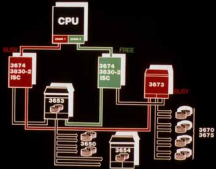

MEMOREX

MEMOREX

367X/365X Intelligent Dual Interface

String Switch

Intelligent Dual Interface

Path to Storage Control Unit

3673 or 3653
Without
String Switch

3670 #, 3675 #
or 3650 #

Path to Storage Control Unit

**String
Controller**

3673 or 3653
Without
String Switch

DUAL PORTED DRIVES

3670[®], 3675[®]
or 3650[®] with
Dual Port Feature

Paths to Storage Control Units

Paths to Storage Control Units

Intelligent Dual Interface

- Dual port and string switch
- 200' SCU to string controller separation
- Attach to 3830 or ISC
- Dramatic reduction in SC contention

Intelligent Dual Interface

- Dual port and string switch
- 200' SCU to string controller separation
- Attach to 3830 or ISC
- Dramatic reduction in SC contention
- Automatic back-up

Intelligent Dual Interface

- Dual port and string switch
- 200' SCU to string controller separation
- Attach to 3830 or ISC
- Dramatic reduction in SC contention
- Automatic back-up
- Field install, Intermix