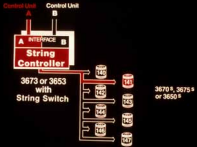

Path to Storage Control Unit

**String
Controller**

3673 or 3653
Without
String Switch

DUAL PORTED DRIVES

3670[®], 3675[®]
or 3650[®] with
Dual Port Feature

Paths to Storage Control Units

Paths to Storage Control Units

Paths to Storage Control Units

Control Unit

Control Unit

REQUEST FOR # 147

A

B

FALSE DEVICE BUSY

3673 or 3653
with
String Switch

- Dual port and string switch

Intelligent Dual Interface

- Dual port and string switch
- 200' SCU to string controller separation

Intelligent Dual Interface

- Dual port and string switch
- 200' SCU to string controller separation
- Attach to 3830 or ISC

Intelligent Dual Interface

- Dual port and string switch
- 200' SCU to string controller separation
- Attach to 3830 or ISC
- Dramatic reduction in SC contention
- Automatic back-up
- Field install, Intermix