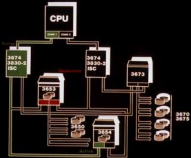

MEMOREX

MEMOREX

367X/365X Intelligent Dual Interface

String Switch

Intelligent Dual Interface

Path to Storage Control Unit

3673 or 3653
Without
String Switch

3670 #, 3675 #
or 3650 #

Path to Storage Control Unit

**String
Controller**

3673 or 3653
Without
String Switch

DUAL PORTED DRIVES

3670[®], 3675[®]
or 3650[®] with
Dual Port Feature

Paths to Storage Control Units

Paths to Storage Control Units

Paths to Storage Control Units

Control Unit

Control Unit

REQUEST FOR # 147

A

B

FALSE DEVICE BUSY

3673 or 3653
with
String Switch

Intelligent Dual Interface

- Dual port and string switch
- 200' SCU to string controller separation
- Attach to 3830 or ISC
- Dramatic reduction in SC contention
- Automatic back-up
- Field install, Intermix