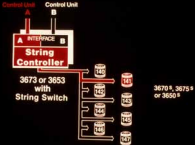

# Paths to Storage Control Units

# Paths to Storage Control Units

Control Unit

Control Unit

REQUEST FOR # 147

A

B

FALSE DEVICE BUSY

3673 or 3653  
with  
String Switch

# Intelligent Dual Interface

- Dual port and string switch
- 200' SCU to string controller separation