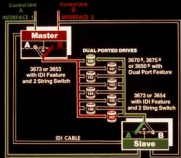

# Paths to Storage Control Units

Control Unit

Control Unit

REQUEST FOR # 147

A

B

FALSE DEVICE BUSY

3673 or 3653  
with  
String Switch

3670 #, 3675 #  
or 3650 #

DEVICE FREE

Control Unit A Control Unit B

142, 143, 147, ETC., BUSY

3673 or 3653  
with  
String Switch

3670<sup>4</sup>, 3675<sup>4</sup>  
or 3650<sup>4</sup>

Paths to Storage Control Units

# Intelligent Dual Interface

- Dual port and string switch

# Intelligent Dual Interface

- Dual port and string switch
- 200' SCU to string controller separation