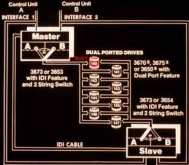

3670 #, 3675 #
or 3650 #

DEVICE FREE

Control Unit A Control Unit B

142, 143, 147, ETC., BUSY

3673 or 3653
with
String Switch

3670⁴, 3675⁴
or 3650⁴

Paths to Storage Control Units

Intelligent Dual Interface

- Dual port and string switch

Intelligent Dual Interface

- Dual port and string switch
- 200' SCU to string controller separation

Intelligent Dual Interface

- Dual port and string switch
- 200' SCU to string controller separation
- Attach to 3830 or ISC

Intelligent Dual Interface

- Dual port and string switch
- 200' SCU to string controller separation
- Attach to 3830 or ISC
- Dramatic reduction in SC contention

Intelligent Dual Interface

- Dual port and string switch
- 200' SCU to string controller separation
- Attach to 3830 or ISC
- Dramatic reduction in SC contention
- Automatic back-up

Intelligent Dual Interface

- Dual port and string switch
- 200' SCU to string controller separation
- Attach to 3830 or ISC
- Dramatic reduction in SC contention
- Automatic back-up
- Field install, Intermix