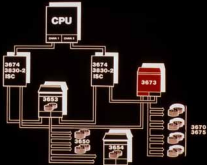

MEMOREX

MEMOREX

367X/365X Intelligent Dual Interface

String Switch

Intelligent Dual Interface

Path to Storage Control Unit

3673 or 3653
Without
String Switch

3670 #, 3675 #
or 3650 #

Intelligent Dual Interface

- Dual port and string switch
- 200' SCU to string controller separation
- Attach to 3830 or ISC
- Dramatic reduction in SC contention
- Automatic back-up
- Field install, Intermix