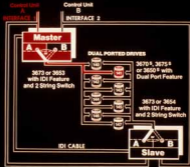

3670 #, 3675 #
or 3650 #

DEVICE FREE

Control Unit A Control Unit B

142, 143, 147, ETC., BUSY

3673 or 3653
with
String Switch

3670⁴, 3675⁴
or 3650⁴

Paths to Storage Control Units

Intelligent Dual Interface

- Dual port and string switch

Intelligent Dual Interface

- Dual port and string switch
- 200' SCU to string controller separation

Intelligent Dual Interface

- Dual port and string switch
- 200' SCU to string controller separation
- Attach to 3830 or ISC

Intelligent Dual Interface

- Dual port and string switch
- 200' SCU to string controller separation
- Attach to 3830 or ISC
- Dramatic reduction in SC contention

Intelligent Dual Interface

- Dual port and string switch
- 200' SCU to string controller separation
- Attach to 3830 or ISC
- Dramatic reduction in SC contention
- Automatic back-up

Intelligent Dual Interface

- Dual port and string switch
- 200' SCU to string controller separation
- Attach to 3830 or ISC
- Dramatic reduction in SC contention
- Automatic back-up
- Field install, Intermix