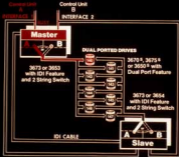

3670 #, 3675 #
or 3650 #

DEVICE FREE

Control Unit A Control Unit B

142, 143, 147, ETC., BUSY

3673 or 3653
with
String Switch

3670⁴, 3675⁴
or 3650⁴

Paths to Storage Control Units

Intelligent Dual Interface

- Dual port and string switch

Intelligent Dual Interface

- Dual port and string switch
- 200' SCU to string controller separation

Intelligent Dual Interface

- Dual port and string switch
- 200' SCU to string controller separation
- Attach to 3830 or ISC

Intelligent Dual Interface

- Dual port and string switch
- 200' SCU to string controller separation
- Attach to 3830 or ISC
- Dramatic reduction in SC contention

Intelligent Dual Interface

- Dual port and string switch
- 200' SCU to string controller separation
- Attach to 3830 or ISC
- Dramatic reduction in SC contention
- Automatic back-up

Intelligent Dual Interface

- Dual port and string switch
- 200' SCU to string controller separation
- Attach to 3830 or ISC
- Dramatic reduction in SC contention
- Automatic back-up
- Field install, Intermix