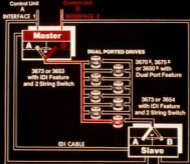

# Paths to Storage Control Units

Control Unit

Control Unit

REQUEST FOR # 147

A

B

FALSE DEVICE BUSY

3673 or 3653  
with  
String Switch

3670 #, 3675 #  
or 3650 #

DEVICE FREE

Control Unit A Control Unit B

142, 143, 147, ETC., BUSY

3673 or 3653  
with  
String Switch

3670<sup>4</sup>, 3675<sup>4</sup>  
or 3650<sup>4</sup>

Paths to Storage Control Units

# Intelligent Dual Interface

- Dual port and string switch

# Intelligent Dual Interface

- Dual port and string switch
- 200' SCU to string controller separation