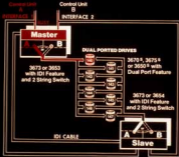

# Paths to Storage Control Units

Control Unit

Control Unit

REQUEST FOR # 147

A

B

FALSE DEVICE BUSY

3673 or 3653  
with  
String Switch

3670 #, 3675 #  
or 3650 #

DEVICE FREE

Control Unit A Control Unit B

142, 143, 147, ETC., BUSY

3673 or 3653  
with  
String Switch

3670<sup>4</sup>, 3675<sup>4</sup>  
or 3650<sup>4</sup>

Paths to Storage Control Units

# Intelligent Dual Interface

- Dual port and string switch

# Intelligent Dual Interface

- Dual port and string switch
- 200' SCU to string controller separation