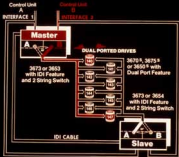

3670 #, 3675 #
or 3650 #

DEVICE FREE

Control Unit A Control Unit B

142, 143, 147, ETC., BUSY

3673 or 3653
with
String Switch

3670⁴, 3675⁴
or 3650⁴

Paths to Storage Control Units

Intelligent Dual Interface

- Dual port and string switch

Intelligent Dual Interface

- Dual port and string switch
- 200' SCU to string controller separation

Intelligent Dual Interface

- Dual port and string switch
- 200' SCU to string controller separation
- Attach to 3830 or ISC

Intelligent Dual Interface

- Dual port and string switch
- 200' SCU to string controller separation
- Attach to 3830 or ISC
- Dramatic reduction in SC contention

Intelligent Dual Interface

- Dual port and string switch
- 200' SCU to string controller separation
- Attach to 3830 or ISC
- Dramatic reduction in SC contention
- Automatic back-up

Intelligent Dual Interface

- Dual port and string switch
- 200' SCU to string controller separation
- Attach to 3830 or ISC
- Dramatic reduction in SC contention
- Automatic back-up
- Field install, Intermix