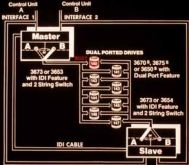

3670 #, 3675 #  
or 3650 #

DEVICE FREE

Control Unit A Control Unit B

142, 143, 147, ETC., BUSY

3673 or 3653  
with  
String Switch

3670<sup>4</sup>, 3675<sup>4</sup>  
or 3650<sup>4</sup>

Paths to Storage Control Units

# Intelligent Dual Interface

- Dual port and string switch

# Intelligent Dual Interface

- Dual port and string switch
- 200' SCU to string controller separation

# Intelligent Dual Interface

- Dual port and string switch
- 200' SCU to string controller separation
- Attach to 3830 or ISC