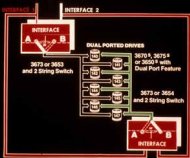

Paths to Storage Control Units