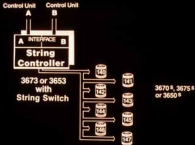

# Paths to Storage Control Units

# Paths to Storage Control Units

Control Unit

Control Unit

REQUEST FOR # 147

A

B

FALSE DEVICE BUSY

3673 or 3653  
with  
String Switch

# Intelligent Dual Interface

- Dual port and string switch

# Intelligent Dual Interface

- Dual port and string switch
- 200' SCU to string controller separation