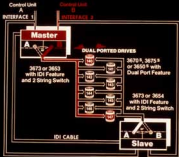

3670 #, 3675 #  
or 3650 #

DEVICE FREE

Control Unit A Control Unit B

142, 143, 147, ETC., BUSY

3673 or 3653  
with  
String Switch

3670<sup>4</sup>, 3675<sup>4</sup>  
or 3650<sup>4</sup>

Paths to Storage Control Units

# Intelligent Dual Interface

- Dual port and string switch

# Intelligent Dual Interface

- Dual port and string switch
- 200' SCU to string controller separation

# Intelligent Dual Interface

- Dual port and string switch
- 200' SCU to string controller separation
- Attach to 3830 or ISC