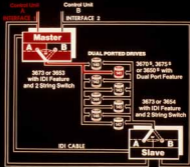

# Paths to Storage Control Units

Control Unit

Control Unit

REQUEST FOR # 147

A

B

FALSE DEVICE BUSY

3673 or 3653  
with  
String Switch

3670 #, 3675 #  
or 3650 #

DEVICE FREE

Control Unit A Control Unit B

142, 143, 147, ETC., BUSY

3673 or 3653  
with  
String Switch

3670<sup>4</sup>, 3675<sup>4</sup>  
or 3650<sup>4</sup>

Paths to Storage Control Units

# Intelligent Dual Interface

- Dual port and string switch

# Intelligent Dual Interface

- Dual port and string switch
- 200' SCU to string controller separation