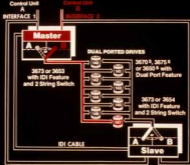

3670 #, 3675 #
or 3650 #

DEVICE FREE

Control Unit A Control Unit B

142, 143, 147, ETC., BUSY

3673 or 3653
with
String Switch

3670⁴, 3675⁴
or 3650⁴

Paths to Storage Control Units

Intelligent Dual Interface

- Dual port and string switch

Intelligent Dual Interface

- Dual port and string switch
- 200' SCU to string controller separation

Intelligent Dual Interface

- Dual port and string switch
- 200' SCU to string controller separation
- Attach to 3830 or ISC

Intelligent Dual Interface

- Dual port and string switch
- 200' SCU to string controller separation
- Attach to 3830 or ISC
- Dramatic reduction in SC contention

Intelligent Dual Interface

- Dual port and string switch
- 200' SCU to string controller separation
- Attach to 3830 or ISC
- Dramatic reduction in SC contention
- Automatic back-up

Intelligent Dual Interface

- Dual port and string switch
- 200' SCU to string controller separation
- Attach to 3830 or ISC
- Dramatic reduction in SC contention
- Automatic back-up
- Field install, Intermix