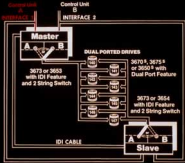

3670 #, 3675 #  
or 3650 #

DEVICE FREE

Control Unit A Control Unit B

142, 143, 147, ETC., BUSY

3673 or 3653  
with  
String Switch

3670<sup>4</sup>, 3675<sup>4</sup>  
or 3650<sup>4</sup>

Paths to Storage Control Units

# Intelligent Dual Interface

- Dual port and string switch

# Intelligent Dual Interface

- Dual port and string switch
- 200' SCU to string controller separation

# Intelligent Dual Interface

- Dual port and string switch
- 200' SCU to string controller separation
- Attach to 3830 or ISC