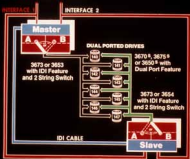

Paths to Storage Control Units