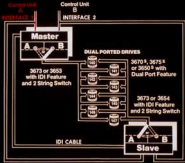

3670 #, 3675 #
or 3650 #

DEVICE FREE

Control Unit A Control Unit B

142, 143, 147, ETC., BUSY

3673 or 3653
with
String Switch

3670⁴, 3675⁴
or 3650⁴

Paths to Storage Control Units

Intelligent Dual Interface

- Dual port and string switch

Intelligent Dual Interface

- Dual port and string switch
- 200' SCU to string controller separation

Intelligent Dual Interface

- Dual port and string switch
- 200' SCU to string controller separation
- Attach to 3830 or ISC

Intelligent Dual Interface

- Dual port and string switch
- 200' SCU to string controller separation
- Attach to 3830 or ISC
- Dramatic reduction in SC contention

Intelligent Dual Interface

- Dual port and string switch
- 200' SCU to string controller separation
- Attach to 3830 or ISC
- Dramatic reduction in SC contention
- Automatic back-up

Intelligent Dual Interface

- Dual port and string switch
- 200' SCU to string controller separation
- Attach to 3830 or ISC
- Dramatic reduction in SC contention
- Automatic back-up
- Field install, Intermix