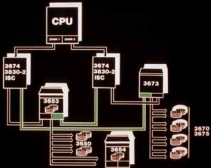

MEMOREX

MEMOREX

367X/365X Intelligent Dual Interface

String Switch

Intelligent Dual Interface

Path to Storage Control Unit

3673 or 3653
Without
String Switch

3670 #, 3675 #
or 3650 #

Intelligent Dual Interface

- Dual port and string switch
- 200' SCU to string controller separation
- Attach to 3830 or ISC
- Dramatic reduction in SC contention

Intelligent Dual Interface

- Dual port and string switch
- 200' SCU to string controller separation
- Attach to 3830 or ISC
- Dramatic reduction in SC contention
- Automatic back-up

Intelligent Dual Interface

- Dual port and string switch
- 200' SCU to string controller separation
- Attach to 3830 or ISC
- Dramatic reduction in SC contention
- Automatic back-up
- Field install, Intermix