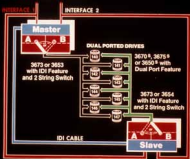

Path to Storage Control Unit

**String
Controller**

3673 or 3653
Without
String Switch

DUAL PORTED DRIVES

3670[®], 3675[®]
or 3650[®] with
Dual Port Feature

Paths to Storage Control Units

Paths to Storage Control Units

Paths to Storage Control Units

Control Unit

Control Unit

REQUEST FOR # 147

A

B

FALSE DEVICE BUSY

3673 or 3653
with
String Switch

- Dual port and string switch

Intelligent Dual Interface

- Dual port and string switch
- 200' SCU to string controller separation

Intelligent Dual Interface

- Dual port and string switch
- 200' SCU to string controller separation
- Attach to 3830 or ISC

Intelligent Dual Interface

- Dual port and string switch
- 200' SCU to string controller separation
- Attach to 3830 or ISC
- Dramatic reduction in SC contention
- Automatic back-up
- Field install, Intermix