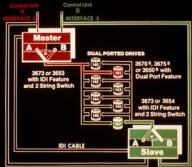

3670 #, 3675 #
or 3650 #

DEVICE FREE

Control Unit A Control Unit B

142, 143, 147, ETC., BUSY

3673 or 3653
with
String Switch

3670⁴, 3675⁴
or 3650⁴

Paths to Storage Control Units

Intelligent Dual Interface

- Dual port and string switch

Intelligent Dual Interface

- Dual port and string switch
- 200' SCU to string controller separation

Intelligent Dual Interface

- Dual port and string switch
- 200' SCU to string controller separation
- Attach to 3830 or ISC

Intelligent Dual Interface

- Dual port and string switch
- 200' SCU to string controller separation
- Attach to 3830 or ISC
- Dramatic reduction in SC contention

Intelligent Dual Interface

- Dual port and string switch
- 200' SCU to string controller separation
- Attach to 3830 or ISC
- Dramatic reduction in SC contention
- Automatic back-up

Intelligent Dual Interface

- Dual port and string switch
- 200' SCU to string controller separation
- Attach to 3830 or ISC
- Dramatic reduction in SC contention
- Automatic back-up
- Field install, Intermix