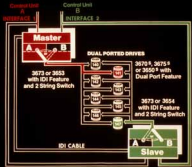

3670 #, 3675 #  
or 3650 #

DEVICE FREE

Control Unit A Control Unit B

142, 143, 147, ETC., BUSY

3673 or 3653  
with  
String Switch

3670<sup>4</sup>, 3675<sup>4</sup>  
or 3650<sup>4</sup>

Paths to Storage Control Units

# Intelligent Dual Interface

- Dual port and string switch

# Intelligent Dual Interface

- Dual port and string switch
- 200' SCU to string controller separation

# Intelligent Dual Interface

- Dual port and string switch
- 200' SCU to string controller separation
- Attach to 3830 or ISC