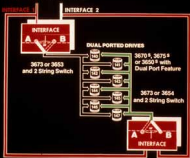

Path to Storage Control Unit

**String
Controller**

3673 or 3653
Without
String Switch

DUAL PORTED DRIVES

3670[®], 3675[®]
or 3650[®] with
Dual Port Feature

Paths to Storage Control Units

Paths to Storage Control Units

Paths to Storage Control Units

Control Unit

Control Unit

REQUEST FOR # 147

A

B

FALSE DEVICE BUSY

3673 or 3653
with
String Switch

- Dual port and string switch

Intelligent Dual Interface

- Dual port and string switch
- 200' SCU to string controller separation

Intelligent Dual Interface

- Dual port and string switch
- 200' SCU to string controller separation
- Attach to 3830 or ISC

Intelligent Dual Interface

- Dual port and string switch
- 200' SCU to string controller separation
- Attach to 3830 or ISC
- Dramatic reduction in SC contention
- Automatic back-up
- Field install, Intermix