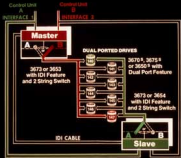

3670 #, 3675 #
or 3650 #

DEVICE FREE

Control Unit A Control Unit B

142, 143, 147, ETC., BUSY

3673 or 3653
with
String Switch

3670⁴, 3675⁴
or 3650⁴

Paths to Storage Control Units

Intelligent Dual Interface

- Dual port and string switch

Intelligent Dual Interface

- Dual port and string switch
- 200' SCU to string controller separation

Intelligent Dual Interface

- Dual port and string switch
- 200' SCU to string controller separation
- Attach to 3830 or ISC

Intelligent Dual Interface

- Dual port and string switch
- 200' SCU to string controller separation
- Attach to 3830 or ISC
- Dramatic reduction in SC contention

Intelligent Dual Interface

- Dual port and string switch
- 200' SCU to string controller separation
- Attach to 3830 or ISC
- Dramatic reduction in SC contention
- Automatic back-up

Intelligent Dual Interface

- Dual port and string switch
- 200' SCU to string controller separation
- Attach to 3830 or ISC
- Dramatic reduction in SC contention
- Automatic back-up
- Field install, Intermix