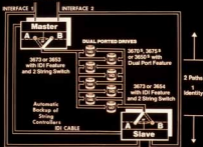

# Paths to Storage Control Units

Control Unit

Control Unit

REQUEST FOR # 147

A

B

FALSE DEVICE BUSY

3673 or 3653  
with  
String Switch

3670 #, 3675 #  
or 3650 #

DEVICE FREE

Control Unit A Control Unit B

142, 143, 147, ETC., BUSY

3673 or 3653  
with  
String Switch

3670<sup>4</sup>, 3675<sup>4</sup>  
or 3650<sup>4</sup>

Paths to Storage Control Units

# Intelligent Dual Interface

- Dual port and string switch

# Intelligent Dual Interface

- Dual port and string switch
- 200' SCU to string controller separation