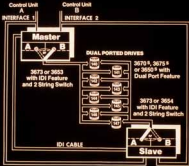

3670 #, 3675 #
or 3650 #

DEVICE FREE

Control Unit A Control Unit B

142, 143, 147, ETC., BUSY

3673 or 3653
with
String Switch

3670⁴, 3675⁴
or 3650⁴

Paths to Storage Control Units

Intelligent Dual Interface

- Dual port and string switch

Intelligent Dual Interface

- Dual port and string switch
- 200' SCU to string controller separation

Intelligent Dual Interface

- Dual port and string switch
- 200' SCU to string controller separation
- Attach to 3830 or ISC

Intelligent Dual Interface

- Dual port and string switch
- 200' SCU to string controller separation
- Attach to 3830 or ISC
- Dramatic reduction in SC contention

Intelligent Dual Interface

- Dual port and string switch
- 200' SCU to string controller separation
- Attach to 3830 or ISC
- Dramatic reduction in SC contention
- Automatic back-up

Intelligent Dual Interface

- Dual port and string switch
- 200' SCU to string controller separation
- Attach to 3830 or ISC
- Dramatic reduction in SC contention
- Automatic back-up
- Field install, Intermix