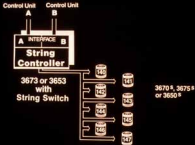

Path to Storage Control Unit

**String
Controller**

3673 or 3653
Without
String Switch

DUAL PORTED DRIVES

3670[®], 3675[®]
or 3650[®] with
Dual Port Feature

Paths to Storage Control Units

Paths to Storage Control Units

Paths to Storage Control Units

Control Unit

Control Unit

REQUEST FOR # 147

A

B

FALSE DEVICE BUSY

3673 or 3653
with
String Switch

- Dual port and string switch

Intelligent Dual Interface

- Dual port and string switch
- 200' SCU to string controller separation

Intelligent Dual Interface

- Dual port and string switch
- 200' SCU to string controller separation
- Attach to 3830 or ISC

Intelligent Dual Interface

- Dual port and string switch
- 200' SCU to string controller separation
- Attach to 3830 or ISC
- Dramatic reduction in SC contention
- Automatic back-up
- Field install, Intermix