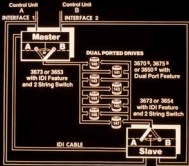

3670 #, 3675 #  
or 3650 #

DEVICE FREE

Control Unit A Control Unit B

142, 143, 147, ETC., BUSY

3673 or 3653  
with  
String Switch

3670<sup>4</sup>, 3675<sup>4</sup>  
or 3650<sup>4</sup>

Paths to Storage Control Units

# Intelligent Dual Interface

- Dual port and string switch

# Intelligent Dual Interface

- Dual port and string switch
- 200' SCU to string controller separation

# Intelligent Dual Interface

- Dual port and string switch
- 200' SCU to string controller separation
- Attach to 3830 or ISC