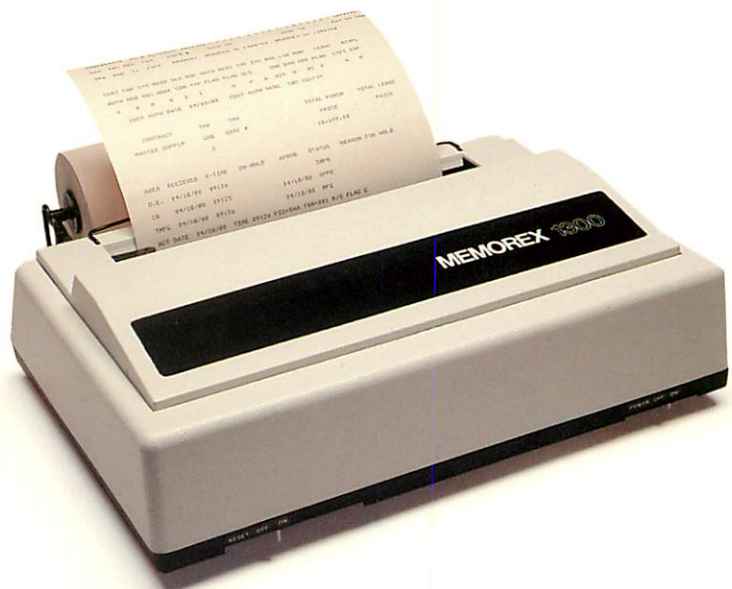

Optional Features

Options for Specific Applications.

An acoustic cover is provided by Memorex to enable users to operate the 1300 within business environments that require reduced noise levels. This cover also provides a convenient single sheet feed guide to ease the loading of standard letter size paper.

A ten foot connecting cable is available so that the user may locate the printer separately from the display station.