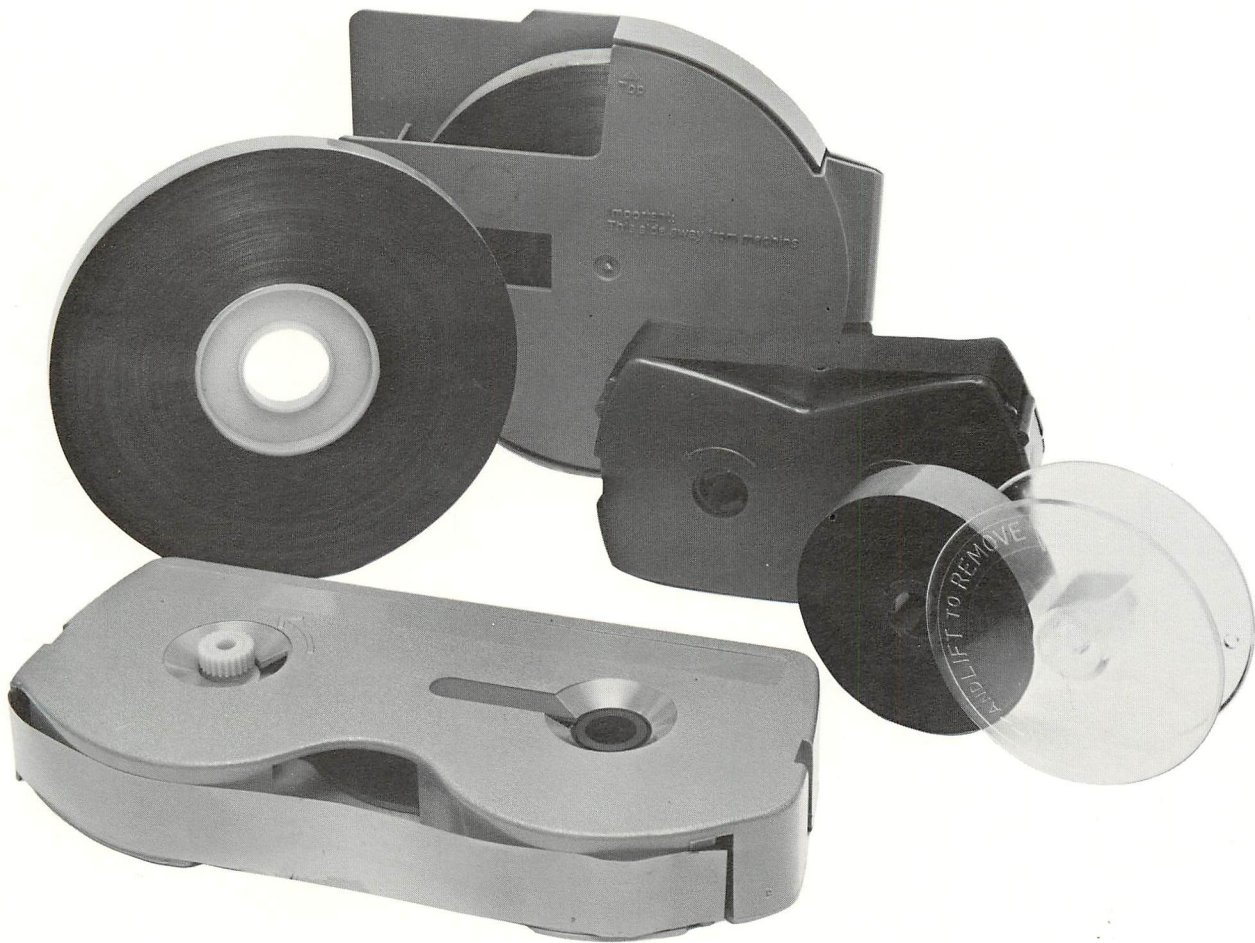

DEPEND ON MEMOREX WORD PROCESSING SUPPLIES.

Memorex Ribbons Tie It All Together

MEMOREX

Word Processing Division

CONCEPT:

The quality appearance of the typewritten copy is tied to the quality of the typewriter ribbon being used. You want copy that represents your work in the finest image possible. Memorex Typewriter Ribbons assure you of that fine image with sharp, clean, dark print, image after image.

FEATURE:

- Written ribbon warranty
- Tightly wound onto cores
- Crosshatching at ribbon-end
- Securely packaged
- Stricter quality control activities than other brands
- Designed for easy handling
- Guaranteed shelf-life

BENEFIT:

- Satisfaction guaranteed
- Prevents accidental waste
- Warns typist to change ribbon
- No wasted ribbons due to unwinding
- Sharp, clean, dark print, ribbon after ribbon
- Saves time and tempers
- Reliability and economy

Contact Memorex or an authorized Memorex Word Processing dealer in your area.