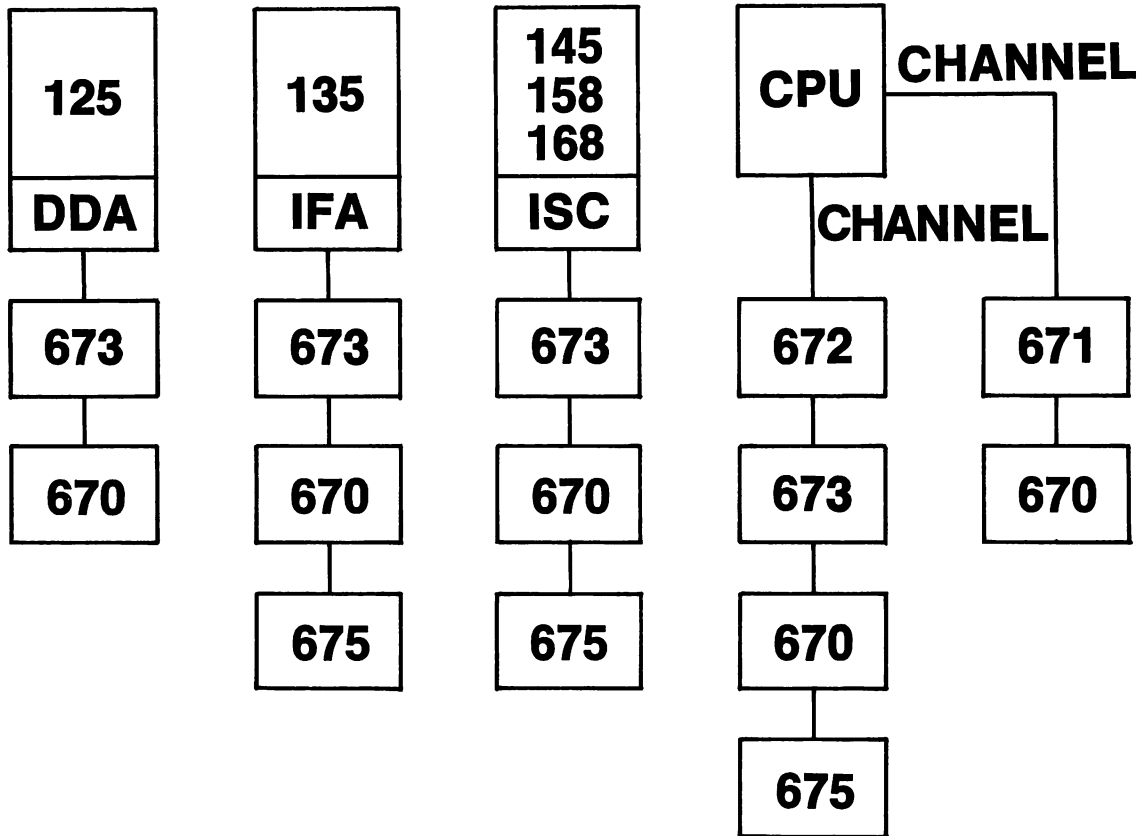

MEMOREX

THE COMPUTER HISTORY MUSEUM

3670 DISC SUBSYSTEM

MEMOREX

THE INDEPENDENT CHOICE

- **LARGEST INDEPENDENT MANUFACTURER OF IBM COMPATIBLE DRIVES**
- **90,000,000 HOURS OF OPERATING EXPERIENCE**
- **ENGINEERS, MANUFACTURES, MARKETS AND MAINTAINS AN ENTIRE DISC STORAGE PRODUCT LINE**
- **HAS COMMITTED SIGNIFICANT RESOURCES TO ASSURE CONTINUED TECHNOLOGICAL SUPERIORITY**
- **OFFERS A BROAD RANGE OF COMPUTER PRODUCTS, INCLUDING C.O.M., COMMUNICATIONS PRODUCTS, AND OTHER DISC SYSTEMS**

MEMOREX 3670

OFFERS ALL IBM 3330 CAPABILITIES AND MORE

- **32 DRIVE ADDRESSING**
- **2, 3, AND 4-STRING SWITCHING**
- **3675 DOUBLE DENSITY**
- **2, 3, & 4 CHANNEL SWITCHING**
- **WRITE FORMAT CONTROL ON 3675**
- **ALL FUNCTIONAL CAPABILITIES**
- **3672, 360/65-2860, DDA, IFA, AND ISC ATTACHMENT**
- **OPERATING AND PERFORMANCE ADVANTAGES**
- **ADVANCED TECHNOLOGY**
- **RELIABILITY, AVAILABILITY, MAINTAINABILITY**

THE MEMOREX 3670 DISC SUBSYSTEM DOES IT ALL

**ATTACHES TO:
SYSTEM 370's**

**AND:
SYSTEM 360 MODEL 65 AND UP**

Memorex Corporation

San Tomas at Central Expressway
Santa Clara, California 95052

U.S. Sales/Engineering Offices —